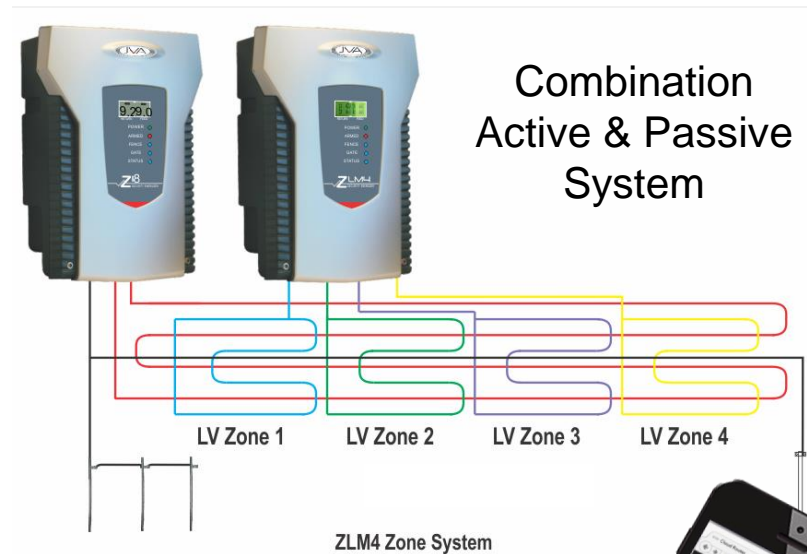

- ✓ Vibration & Taut-Wire Systems
- ✓ Low & High Voltage Monitored Systems
- ✓ Access Control Centurion Systems
- ✓ Control Room Perimeter Patrol Software
- ✓ Remote Monitoring Cloud Router Systems

MONITORED FENCING

Game Fence Installation

Raxton Jones Ranch

Eldorado, Texas

MONITORED FENCING

How does it all work?

THE JVA JUMBO PANGOLIN MODE

While legally compliant electric fences are safe for humans and most other species, regrettably there are a few exceptions, notably reptiles such as snakes, lizards, chameleons and tortoises, and also, sadly, the little warm-blooded pangolin, who can, and does, succumb to electric fences.