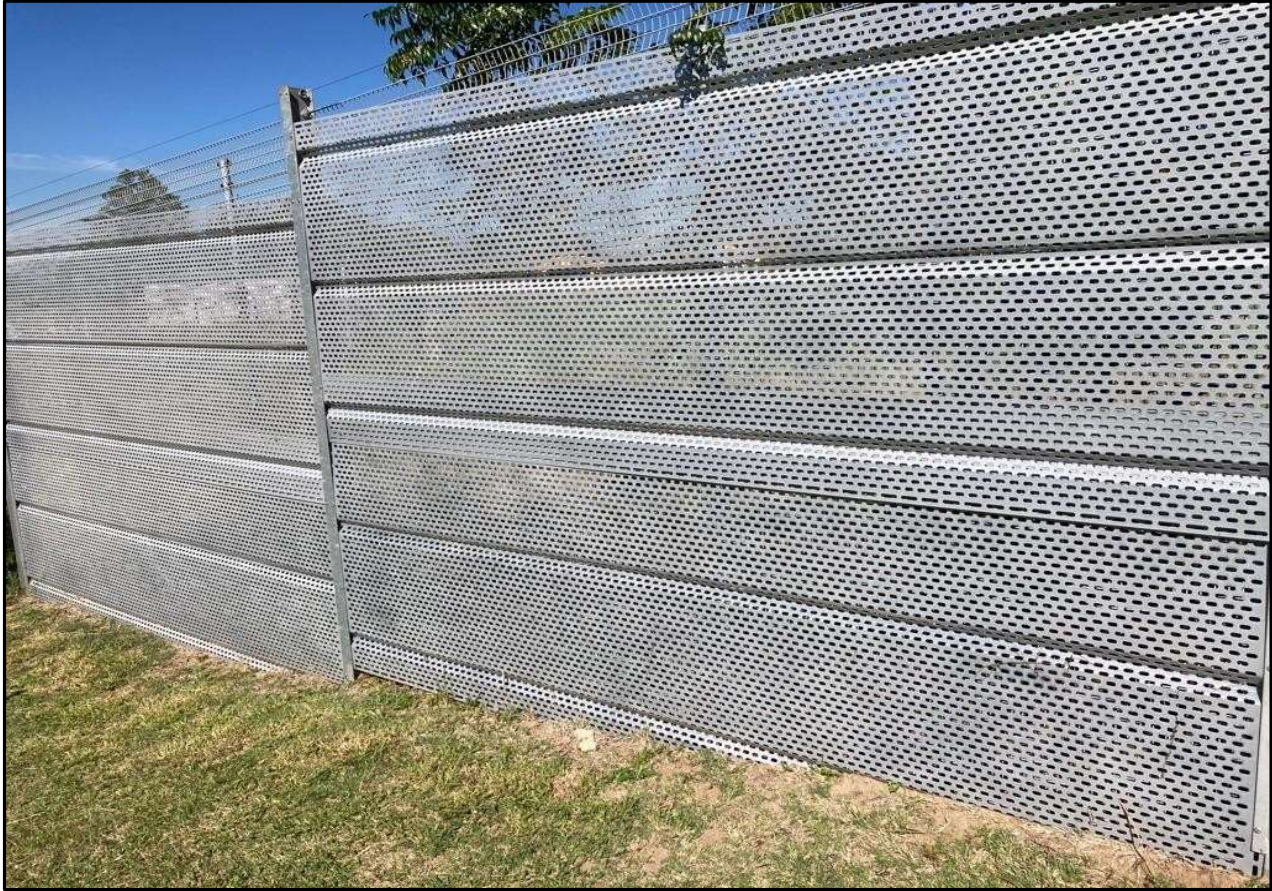

***ElectroMax* Monitored Barrier Fencing with Early Warning Alarms**

ElectroMax Fencing features and benefits:

- Triple protective barrier incorporating mesh panels and live line wire as a primary and secondary barrier and a perforated steel sheet as the third barrier to delay or prevent entry.
- The fence mesh panels can either be on High or Low voltage as can the line wires also be on High or Low voltage.
- Real time early warning alarm generated from mesh panels when a perpetrator tries to cut or climb the fence.
- All fence wiring is monitored, and any tampering with fence accessories will generate an alarm and send alerts to personnel on the ground for immediate response by reaction vehicles.
- Proactive solution which is unique, scalable and customizable.
- Designed for longevity with 10-year warranty.
- Minimal maintenance required and replacing of individual panels is cost effective.
- 80% reduction in false alarms compared to a traditional electric fence.
- Modular panel solution for ease of installation.
- Mesh secured with pneumatic staples, Perforated Panels secured with security bolts.
- Modular and IP based technology, 3rd party devices like thermal cameras, audio and lighting etc can be integrated into the electronics to create a holistic security solution.
- Perimeter patrol software.
- SMS or e-mail alerts to mobile phone or to control room.
- Electronics offered in solar, wired or wireless, supplied by JVA Monitored Fencing.

ElectroMax Fencing— 3 layers of protection to delay and prevent entry.

Low voltage mesh (alarm to be generated when mesh tampered with) High voltage line wire (Provides shock)

Perforated steel sheet (Provides robust barrier)

1st layer High voltage mesh (non-lethal pulse shock)

2nd layer Low voltage line wire (alarm)

3rd layer perforated steel sheet

The Ultimate Security Barrier – Triple Layer Protection

**View from the outside 7.87ft [2.4m] High
Buying you response time**

View from the inside

Also Available in 3D Cages