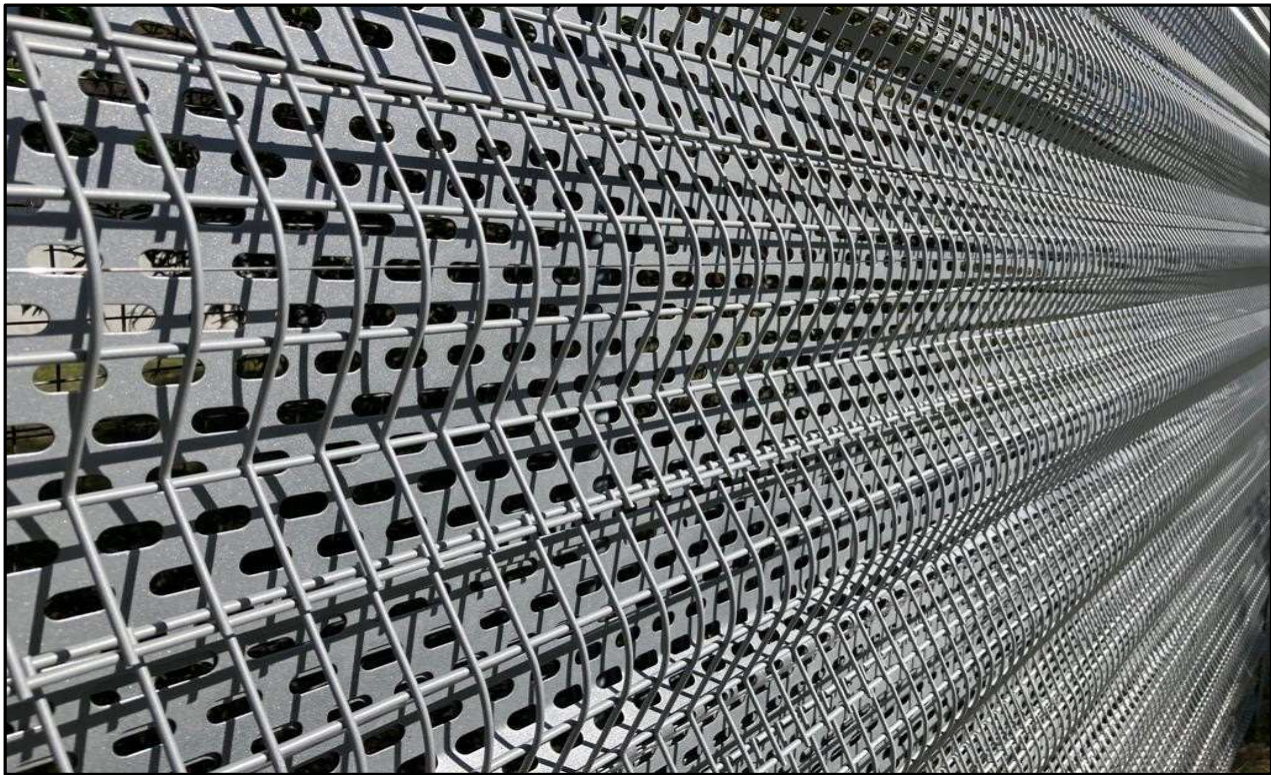

***ElectroMax* Monitored Barrier Fencing with Early Warning Alarms**

ElectroMax Fencing features and benefits:

- Triple protective barrier incorporating mesh panels and live line wire as a primary and secondary barrier and a perforated steel sheet as the third barrier to delay or prevent entry.
- The fence mesh panels can either be on High or Low voltage as can the line wires also be on High or Low voltage.
- Real time early warning alarm generated from mesh panels when a perpetrator tries to cut or climb the fence.
- All fence wiring is monitored, and any tampering with fence accessories will generate an alarm and send alerts to personnel on the ground for immediate response by reaction vehicles.
- Proactive solution which is unique, scalable and customizable.
- Designed for longevity with 10-year warranty.
- Minimal maintenance required and replacing of individual panels is cost effective.
- 80% reduction in false alarms compared to a traditional electric fence.
- Modular panel solution for ease of installation.
- Mesh secured with pneumatic staples, Perforated Panels secured with security bolts.
- Modular and IP based technology, 3rd party devices like thermal cameras, audio and lighting etc can be integrated into the electronics to create a holistic security solution.
- Perimeter patrol software.
- SMS or e-mail alerts to mobile phone or to control room.
- Electronics offered in solar, wired or wireless, supplied by JVA Monitored Fencing.

ElectroMax Fencing— 3 layers of protection to delay and prevent entry.

Low voltage mesh (alarm to be generated when mesh tampered with) High voltage line wire (Provides shock)

Perforated steel sheet (Provides robust barrier)

1st layer High voltage mesh (non-lethal pulse shock)

2nd layer Low voltage line wire (alarm)

3rd layer perforated steel sheet

The Ultimate Security Barrier – Triple Layer Protection

**View from the outside 7.87ft [2.4m] High
Buying you response time**

View from the inside

Also Available in 3D Cages