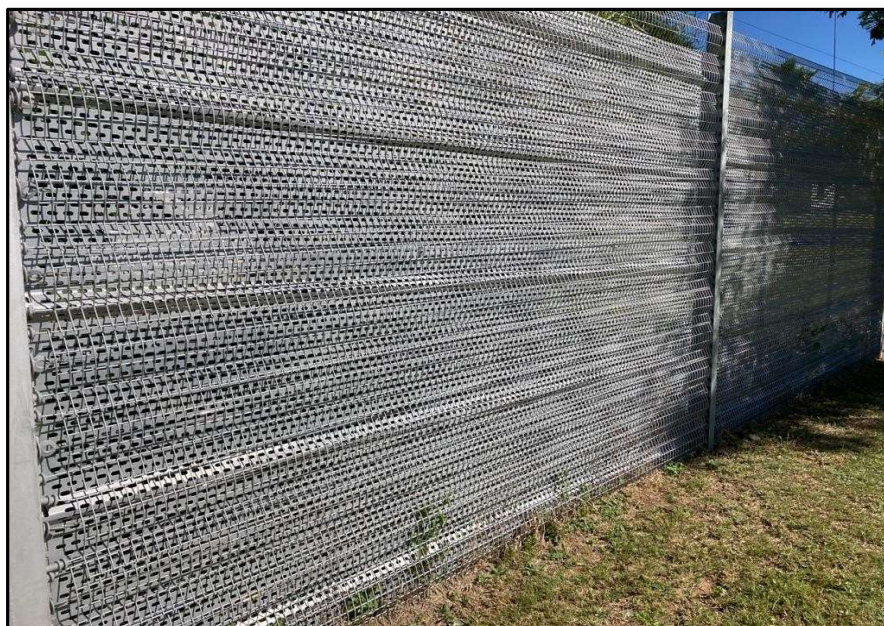

***ElectroMax* Monitored Barrier Fencing with Early Warning Alarms**

ElectroMax Fencing features and benefits:

- Triple protective barrier incorporating mesh panels and live line wire as a primary and secondary barrier and a perforated steel sheet as the third barrier to delay or prevent entry.
- The fence mesh panels can either be on High or Low voltage as can the line wires also be on High or Low voltage.
- Real time early warning alarm generated from mesh panels when a perpetrator tries to cut or climb the fence.
- All fence wiring is monitored, and any tampering with fence accessories will generate an alarm and send alerts to personnel on the ground for immediate response by reaction vehicles.
- Proactive solution which is unique, scalable and customizable.
- Designed for longevity with 10-year warranty.
- Minimal maintenance required and replacing of individual panels is cost effective.
- 80% reduction in false alarms compared to a traditional electric fence.
- Modular panel solution for ease of installation.
- Mesh secured with pneumatic staples, Perforated Panels secured with security bolts.
- Modular and IP based technology, 3rd party devices like thermal cameras, audio and lighting etc can be integrated into the electronics to create a holistic security solution.
- Perimeter patrol software.
- SMS or e-mail alerts to mobile phone or to control room.
- Electronics offered in solar, wired or wireless, supplied by JVA Monitored Fencing.

ElectroMax Fencing— 3 layers of protection to delay and prevent entry.

Low voltage mesh (alarm to be generated when mesh tampered with) High voltage line wire (Provides shock)

Perforated steel sheet (Provides robust barrier)

1st layer High voltage mesh (non-lethal pulse shock)

2nd layer Low voltage line wire (alarm)

3rd layer perforated steel sheet

The Ultimate Security Barrier – Triple Layer Protection

**View from the outside 7.87ft [2.4m] High
Buying you response time**

View from the inside

Also Available in 3D Cages