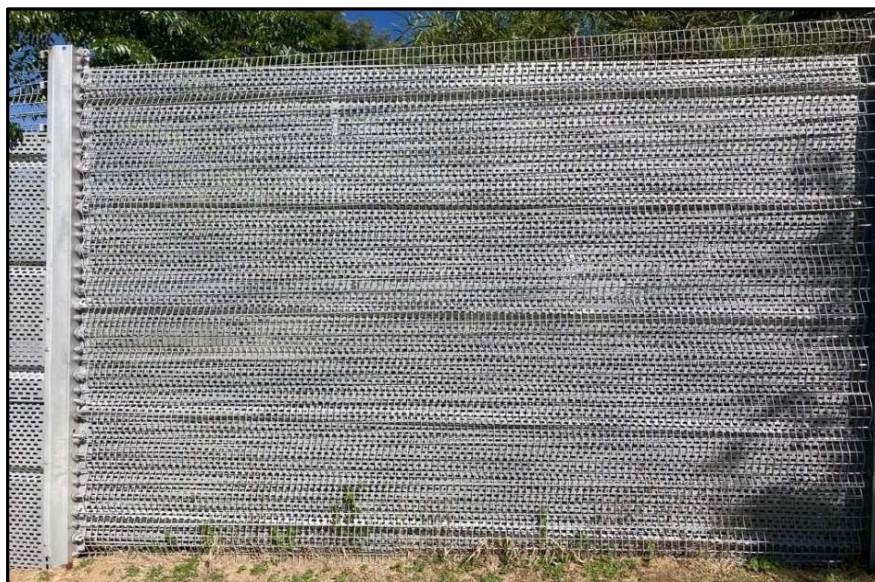

***ElectroMax* Monitored Barrier Fencing with Early Warning Alarms**

ElectroMax Fencing features and benefits:

- Triple protective barrier incorporating mesh panels and live line wire as a primary and secondary barrier and a perforated steel sheet as the third barrier to delay or prevent entry.
- The fence mesh panels can either be on High or Low voltage as can the line wires also be on High or Low voltage.
- Real time early warning alarm generated from mesh panels when a perpetrator tries to cut or climb the fence.
- All fence wiring is monitored, and any tampering with fence accessories will generate an alarm and send alerts to personnel on the ground for immediate response by reaction vehicles.
- Proactive solution which is unique, scalable and customizable.
- Designed for longevity with 10-year warranty.
- Minimal maintenance required and replacing of individual panels is cost effective.
- 80% reduction in false alarms compared to a traditional electric fence.
- Modular panel solution for ease of installation.
- Mesh secured with pneumatic staples, Perforated Panels secured with security bolts.
- Modular and IP based technology, 3rd party devices like thermal cameras, audio and lighting etc can be integrated into the electronics to create a holistic security solution.
- Perimeter patrol software.
- SMS or e-mail alerts to mobile phone or to control room.
- Electronics offered in solar, wired or wireless, supplied by JVA Monitored Fencing.

ElectroMax Fencing— 3 layers of protection to delay and prevent entry.

Low voltage mesh (alarm to be generated when mesh tampered with) High voltage line wire (Provides shock)

Perforated steel sheet (Provides robust barrier)

1st layer High voltage mesh (non-lethal pulse shock)

2nd layer Low voltage line wire (alarm)

3rd layer perforated steel sheet

The Ultimate Security Barrier – Triple Layer Protection

**View from the outside 7.87ft [2.4m] High
Buying you response time**

View from the inside

Also Available in 3D Cages