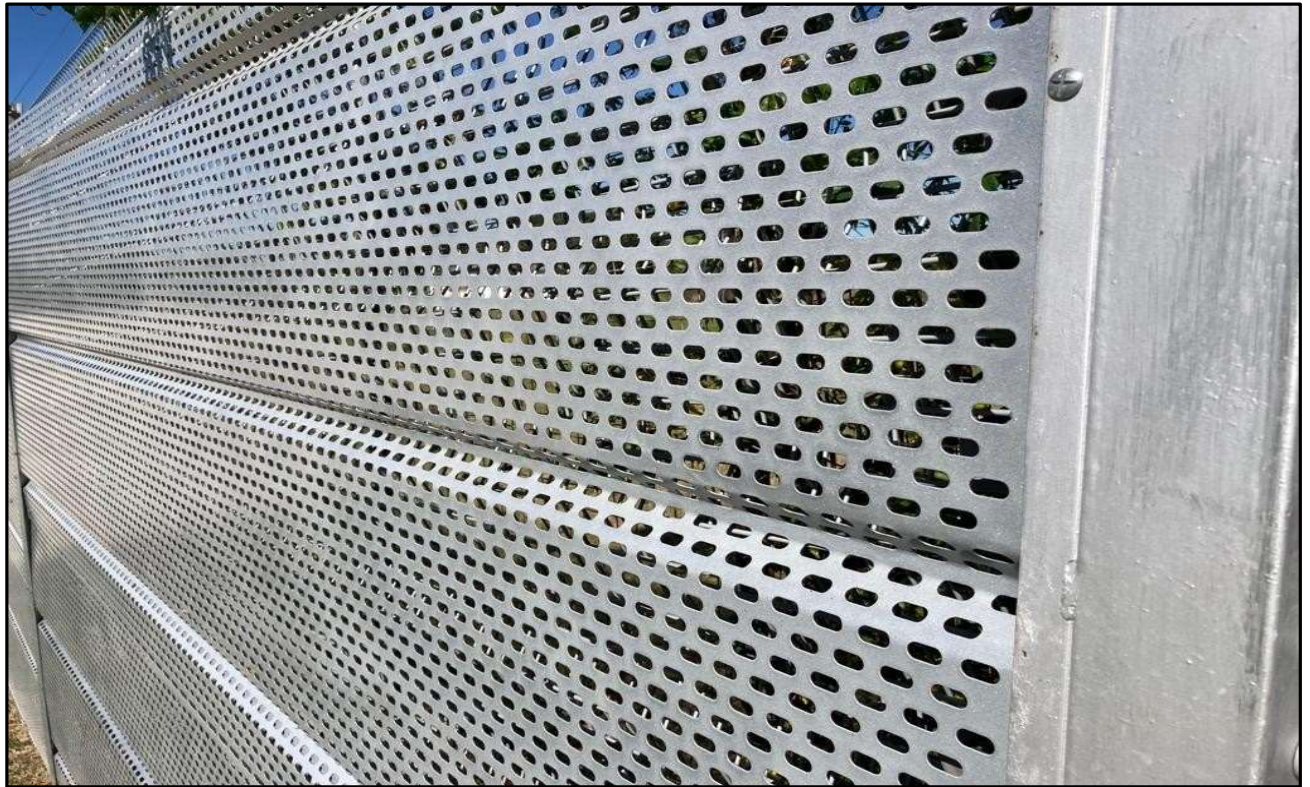

***ElectroMax* Monitored Barrier Fencing with Early Warning Alarms**

ElectroMax Fencing features and benefits:

- Triple protective barrier incorporating mesh panels and live line wire as a primary and secondary barrier and a perforated steel sheet as the third barrier to delay or prevent entry.
- The fence mesh panels can either be on High or Low voltage as can the line wires also be on High or Low voltage.
- Real time early warning alarm generated from mesh panels when a perpetrator tries to cut or climb the fence.
- All fence wiring is monitored, and any tampering with fence accessories will generate an alarm and send alerts to personnel on the ground for immediate response by reaction vehicles.
- Proactive solution which is unique, scalable and customizable.
- Designed for longevity with 10-year warranty.
- Minimal maintenance required and replacing of individual panels is cost effective.
- 80% reduction in false alarms compared to a traditional electric fence.
- Modular panel solution for ease of installation.
- Mesh secured with pneumatic staples, Perforated Panels secured with security bolts.
- Modular and IP based technology, 3rd party devices like thermal cameras, audio and lighting etc can be integrated into the electronics to create a holistic security solution.
- Perimeter patrol software.
- SMS or e-mail alerts to mobile phone or to control room.
- Electronics offered in solar, wired or wireless, supplied by JVA Monitored Fencing.

ElectroMax Fencing— 3 layers of protection to delay and prevent entry.

Low voltage mesh (alarm to be generated when mesh tampered with) High voltage line wire (Provides shock)

Perforated steel sheet (Provides robust barrier)

1st layer High voltage mesh (non-lethal pulse shock)

2nd layer Low voltage line wire (alarm)

3rd layer perforated steel sheet

The Ultimate Security Barrier – Triple Layer Protection

**View from the outside 7.87ft [2.4m] High
Buying you response time**

View from the inside

Also Available in 3D Cages